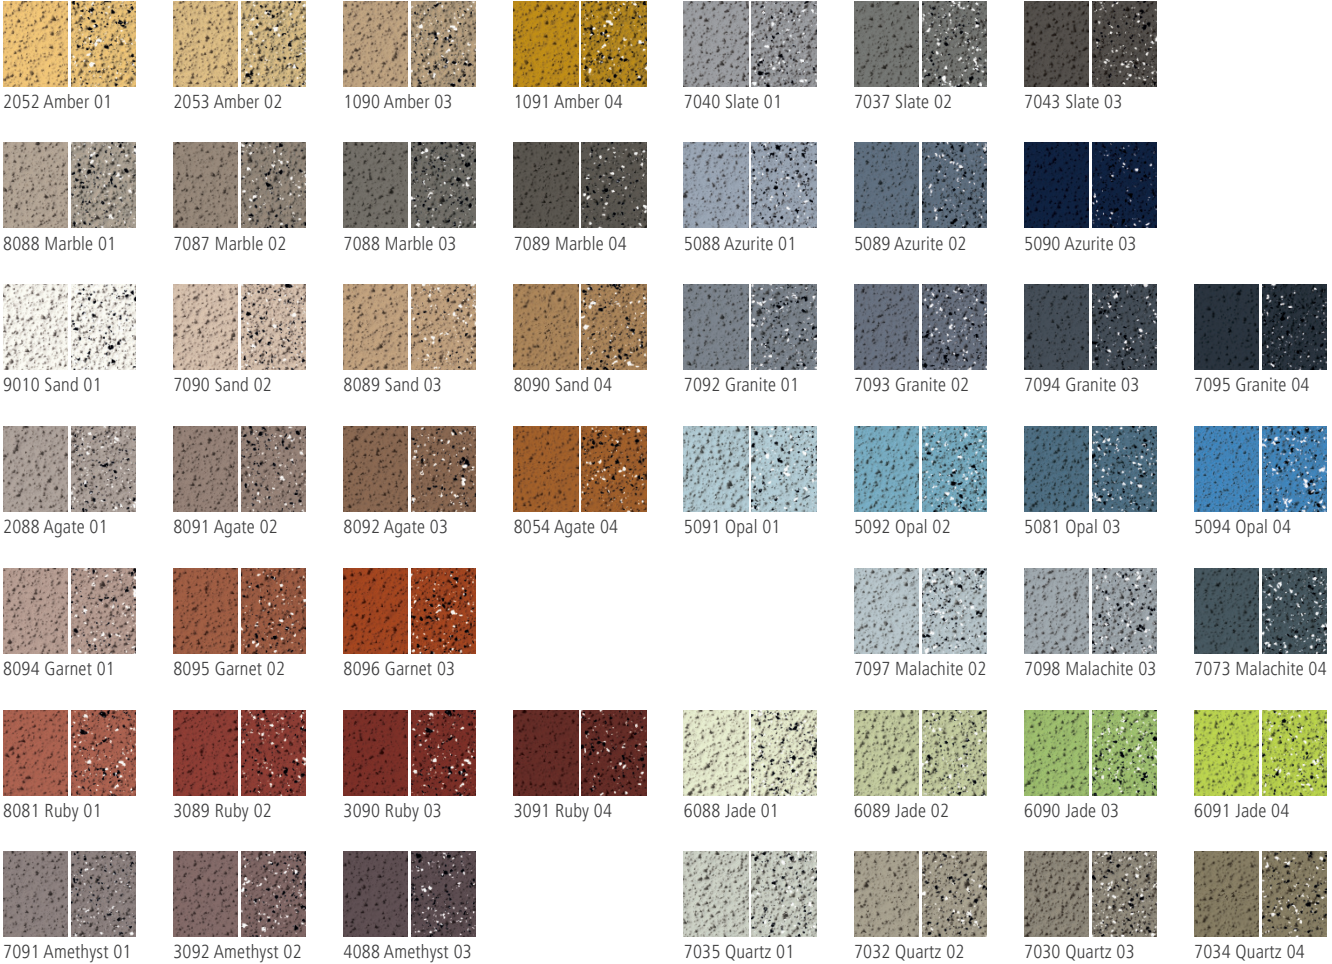

Finish colours (including optional Triflex MicroChips): Triflex colours