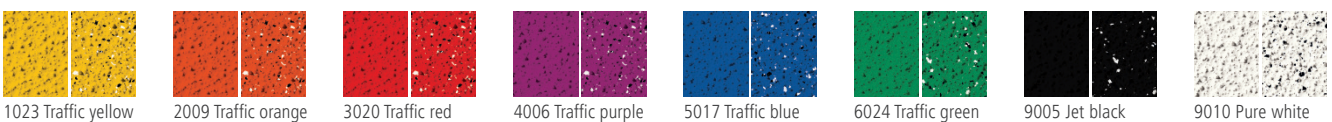

Request a sample online at triflex.co.uk/samplerrequest

Find out more at triflex.co.uk