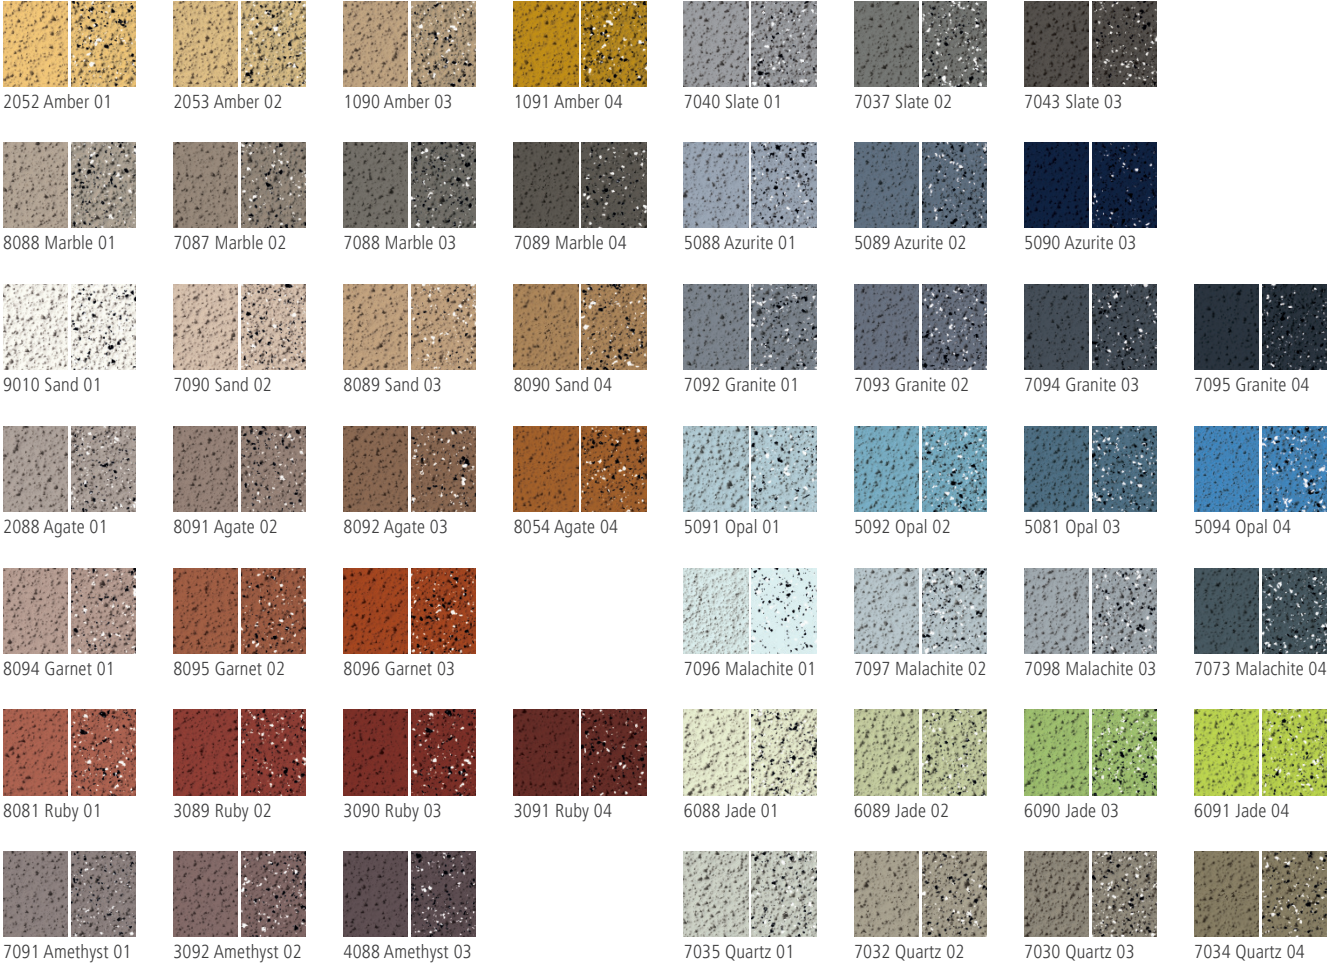

Finish colours (including optional Triflex MicroChips): Triflex colours